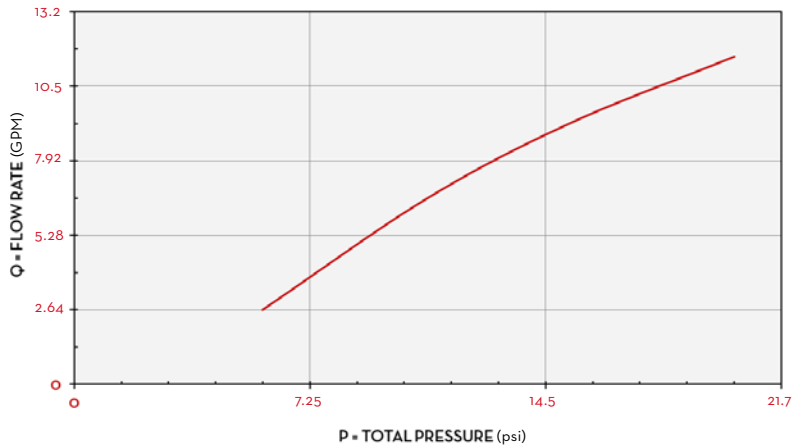

GREASE

KEROSENE

OIL

WATER

WINDSCREEN

CHARTS

IN THE BOX

- SUZZARABLU NOZZLE A60
- INSTRUCTION MANUAL