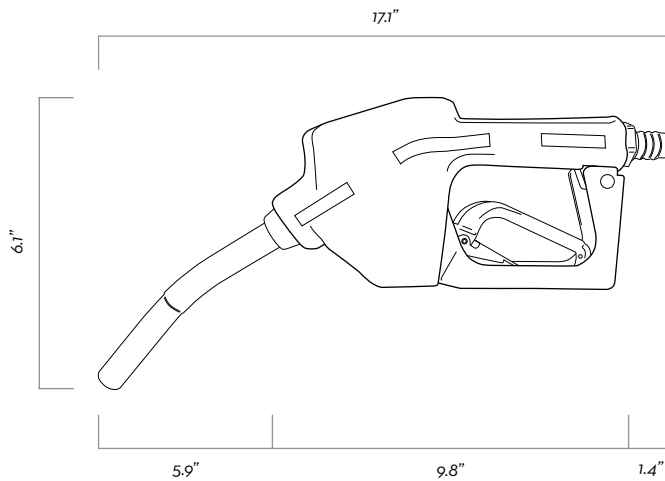

DETAILS

AUTOMATIC STOP

STAINLESS STEEL SPOUT

DIMENSIONS

Dimensions expressed in inches

MATERIALS

- SPOUT: STAINLESS STEEL
- BODY: STAINLESS STEEL

TECHNICAL DATA