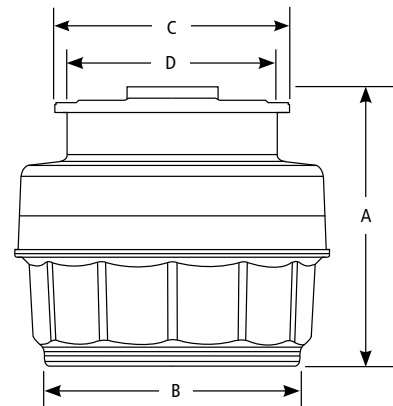

FCS = FibreTite Conduit Sump

M = Medium bury

Only available on FCS

42 = 42" Sump Base Diameter

33 = 33" Sump Lid Diameter (WT-33)

CR = Collar Ring Mount

FTS = FibreTite Tank Sump

D = Deep bury

1 = One ElectroTite Conduit Box

48 = 48" Sump Base Diameter

37 = 37" Sump Lid Diameter (WT-37)

SB = Solid Bottom

2 = Two ElectroTite Conduit Boxes

| Model Number | Sump Base Diameter | Max Sump Height (A) | Minimum Sump Height (B) | Sump Mount Design | Sump Lid Diameter (C) | Minimum Diameter Opening (D) | # of Conduit Boxes |
|---------------|--------------------|---------------------|-------------------------|-------------------|-----------------------|------------------------------|--------------------|
| FCSM-1-4233CR | 42" | 46" | 39" | Collar Ring Mount | 33" | 29" | Single |
| FCSM-1-4233SB | 42" | 46" | 39" | Solid Bottom | 33" | 29" | Single |
| FCSD-1-4233CR | 42" | 53" | 47" | Collar Ring Mount | 33" | 29" | Single |
| FCSD-1-4233SB | 42" | 53" | 47" | Solid Bottom | 33" | 29" | Single |
| FCSM-2-4233CR | 42" | 46" | 39" | Collar Ring Mount | 33" | 29" | Dual |
| FCSM-2-4233SB | 42" | 46" | 39" | Solid Bottom | 33" | 29" | Dual |
| FCSD-2-4233CR | 42" | 53" | 47" | Collar Ring Mount | 33" | 29" | Dual |
| FCSD-2-4233SB | 42" | 53" | 47" | Solid Bottom | 33" | 29" | Dual |
| FCSM-1-4837CR | 48" | 46" | 39" | Collar Ring Mount | 37" | 34.6" | Single |
| FCSD-1-4837CR | 48" | 53" | 47" | Collar Ring Mount | 37" | 34.6" | Single |
| FCSM-2-4837CR | 48" | 46" | 39" | Collar Ring Mount | 37" | 34.6" | Dual |
| FCSD-2-4837CR | 48" | 53" | 47" | Collar Ring Mount | 37" | 34.6" | Dual |